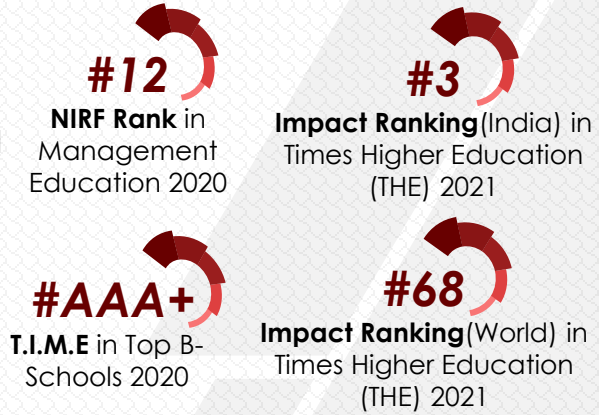

NITIE Mumbai

NATIONAL INSTITUTE OF INDUSTRIAL ENGINEERING

Gender Diversity

Average Work Experience

Work Experience

Work Experience Domain

Summer Internship Domain

Rankings