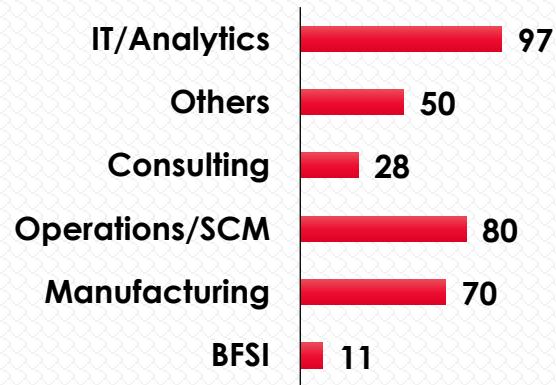

NITIE Mumbai

NATIONAL INSTITUTE OF INDUSTRIAL ENGINEERING

Gender Diversity

Average Work Experience

Work Experience

Work Experience Domain

Summer Internship Domain

Rankings