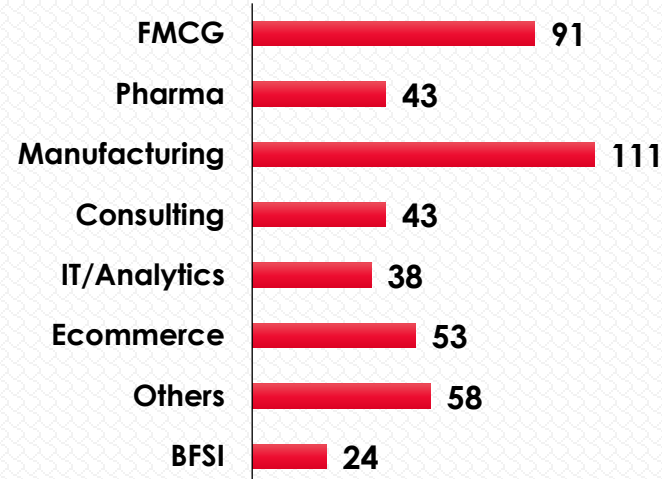

NITIE Mumbai

NATIONAL INSTITUTE OF INDUSTRIAL ENGINEERING

Gender Diversity

Average Work Experience

Work Experience

Work Experience Domain

Summer Internship Domain

Rankings